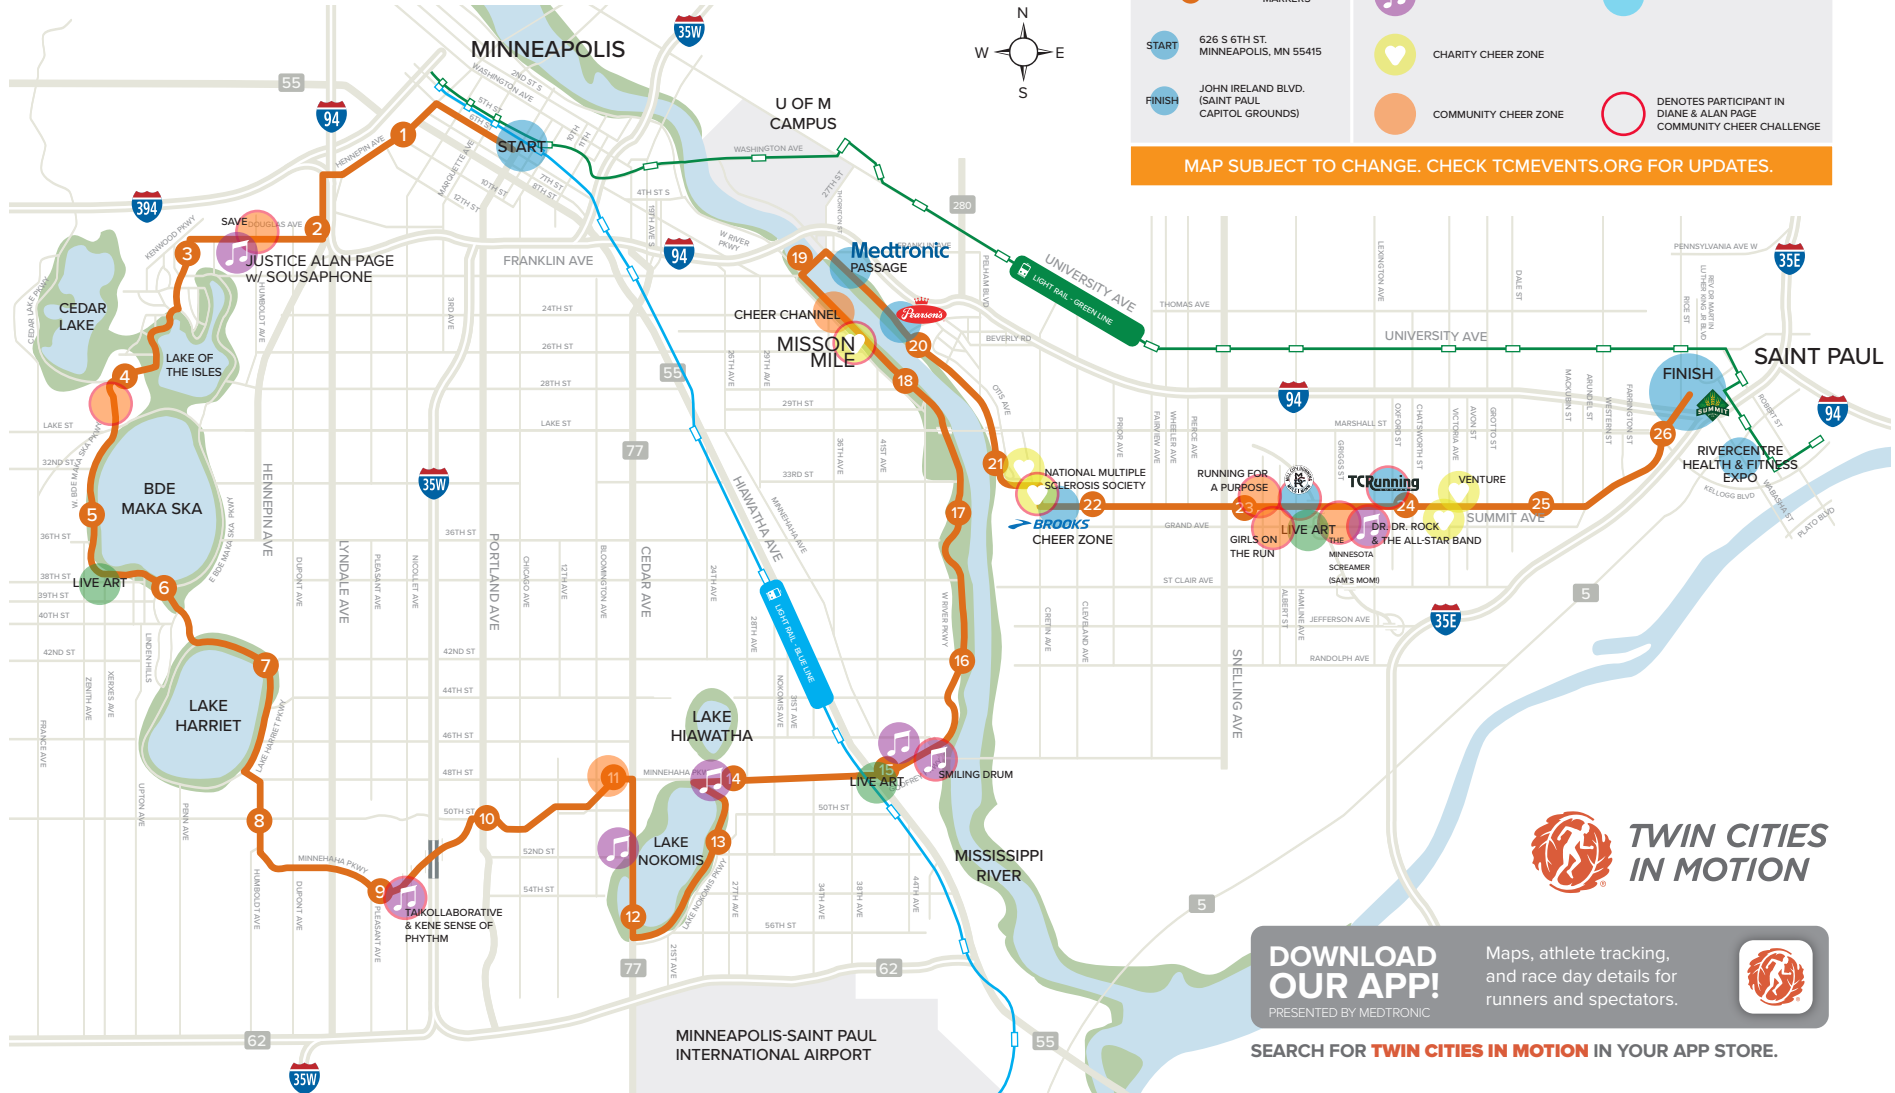

# 2022 COURSE ENTERTAINMENT

SCAN THE QR CODE FOR MORE INFORMATION AND TO VOTE FOR YOUR FAVORITE CHEER ZONE!

KEY		
<b>MARATHON COURSE</b>	<b>CHEER ZONE KEY</b>	
MILE MARKERS	ENTERTAINMENT / MUSIC	SPONSOR CHEER ZONE
START 626 S 6TH ST. MINNEAPOLIS, MN 55415	CHARITY CHEER ZONE	DENOTES PARTICIPANT IN DIANE & ALAN PAGE COMMUNITY CHEER CHALLENGE
FINISH JOHN IRELAND BLVD. (SAINT PAUL CAPITOL GROUNDS)	COMMUNITY CHEER ZONE	

MAP SUBJECT TO CHANGE. CHECK TCMEVENTS.ORG FOR UPDATES.

**DOWNLOAD OUR APP!**  
PRESENTED BY MEDTRONIC

Maps, athlete tracking, and race day details for runners and spectators.

SEARCH FOR **TWIN CITIES IN MOTION** IN YOUR APP STORE.