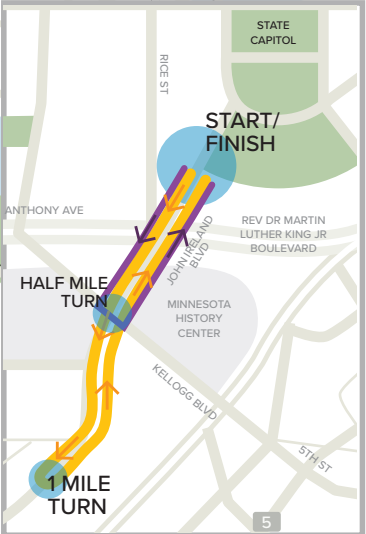

2022 HALF MILE, 1 MILE, 5K & 10K COURSE MAP

KEY	
RACE COURSES & MILE MARKERS	COURSE MARKERS
0.5 HALF MILE	FLUID STATIONS INCLUDES: MEDICAL, TOILETS, WATER, NUUN HYDRATION
1 MILE	
3.1 5K	
6.2 10K	

**MAP SUBJECT TO CHANGE.
CHECK TCMEVENTS.ORG FOR UPDATES.**

DOWNLOAD OUR APP!
PRESENTED BY MEDTRONIC

Maps, athlete tracking,
and race day details for
runners and spectators.

SEARCH FOR **TWIN CITIES IN MOTION** IN YOUR APP STORE.

HALF MILE AND 1 MILE COURSES