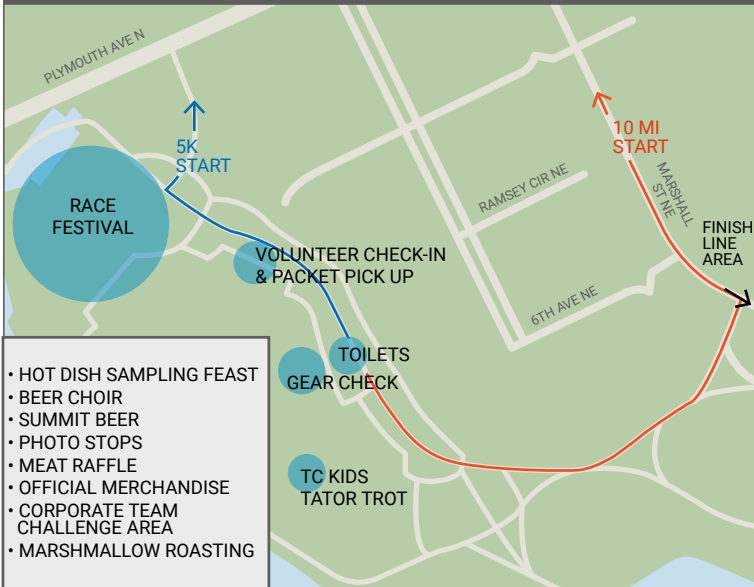

2022 COURSE MAP 5K & 10 MILE*

Saturday, March 19, 2022

*MAP SUBJECT TO CHANGE.
CHECK TCMEVENTS.ORG REGULARLY FOR UPDATES.

HOT DASH FINISHER FESTIVAL

Presented by CommonGround Minnesota

RACE COURSES & MILE MARKERS	COURSE MARKERS
5K	FLUID STATIONS
10 MI	MN SKOL LINE
	MAPLE SYRUP STOP
	OVEN MITT MOUNTAIN CHEER ZONE

ELEVATION CHART