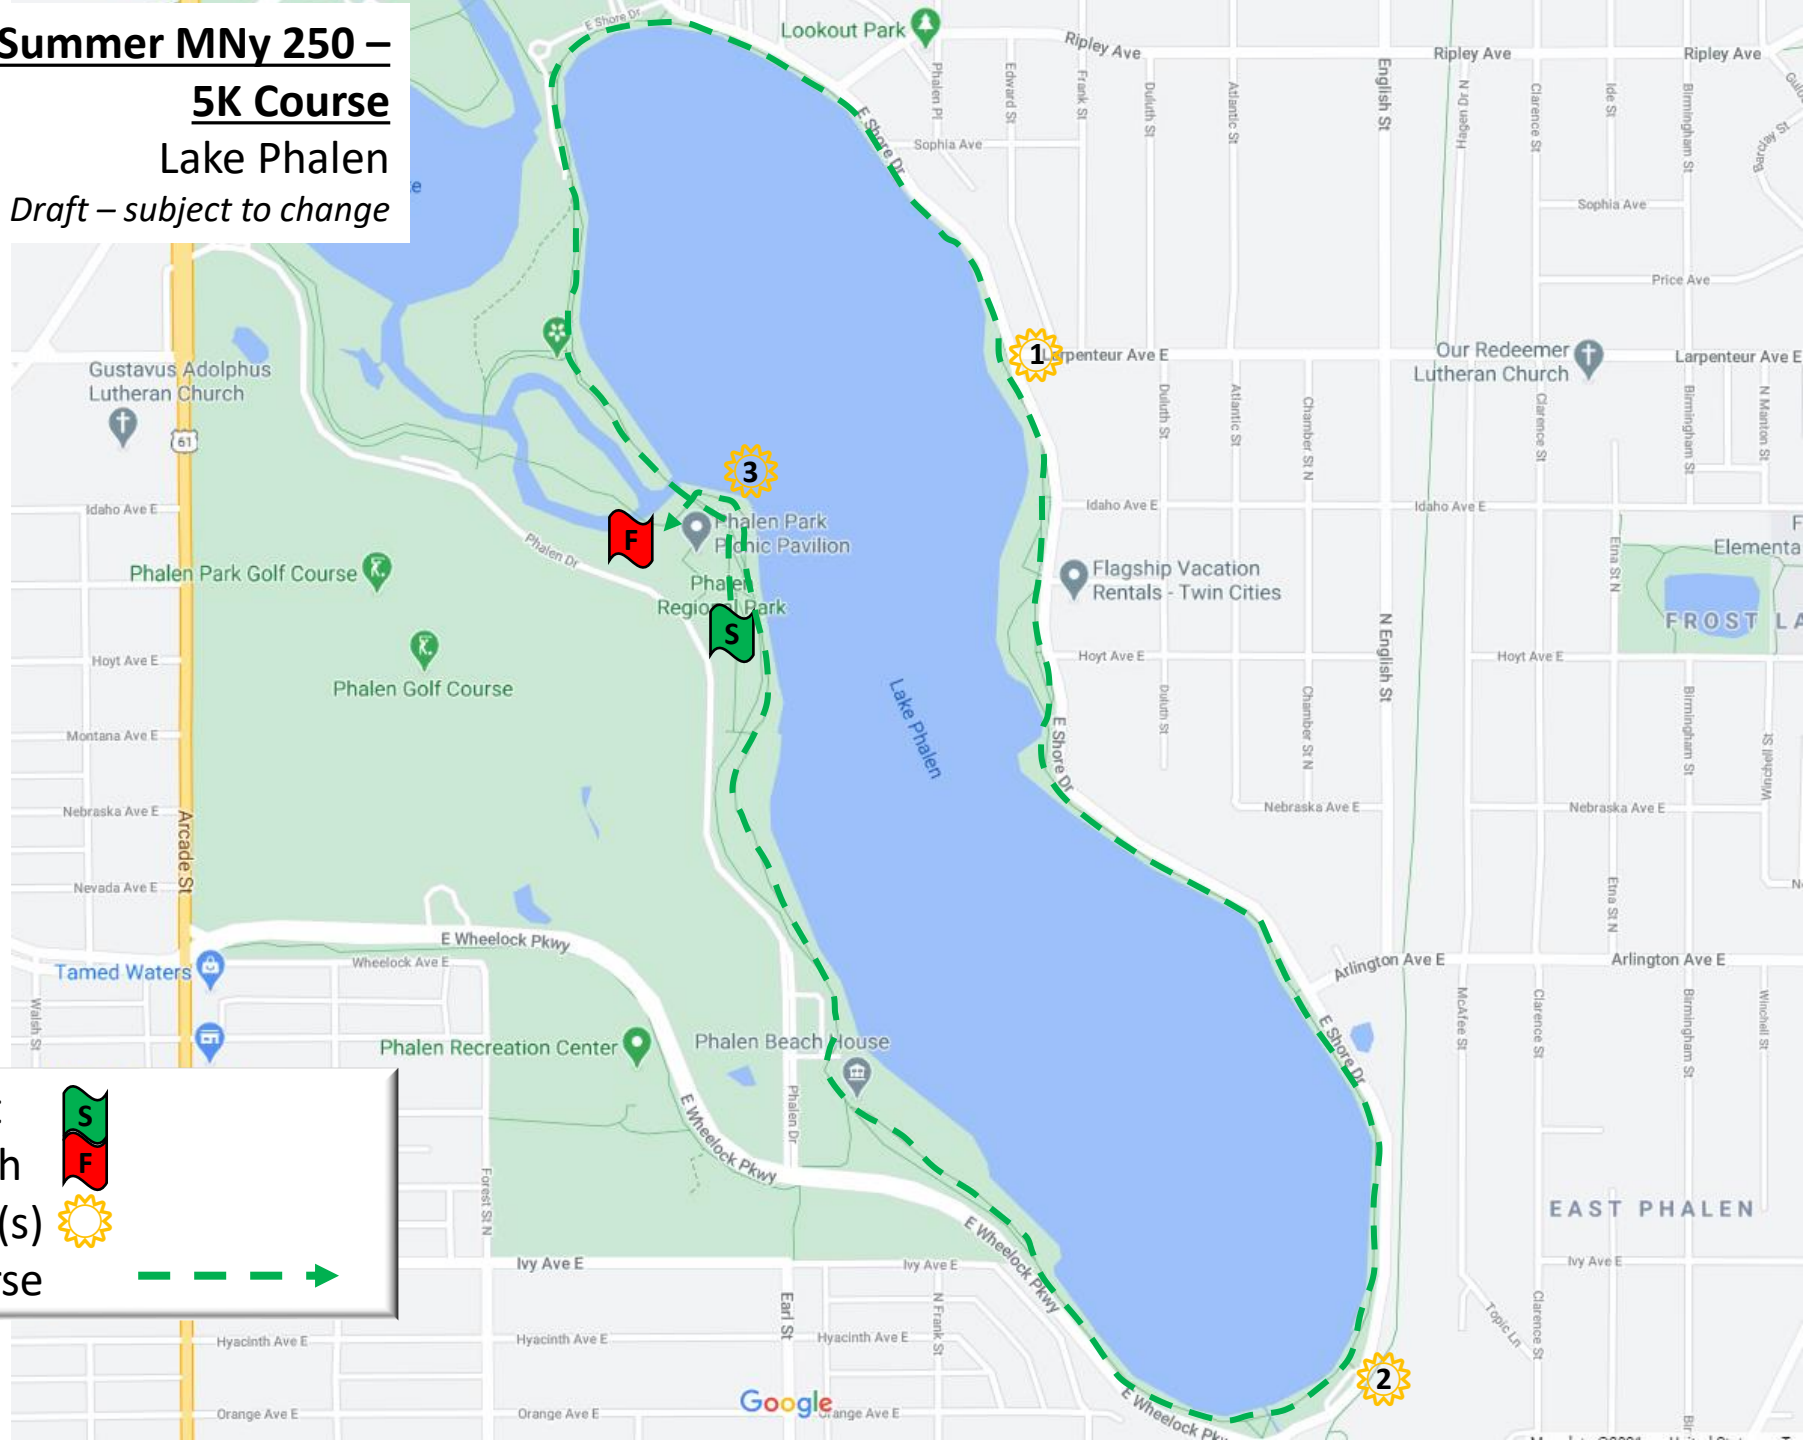

# Spring into Summer MNy 250 –

## 5K Course

### Lake Phalen

Draft – subject to change

Start 

Finish 

Mile(s) 

Course 