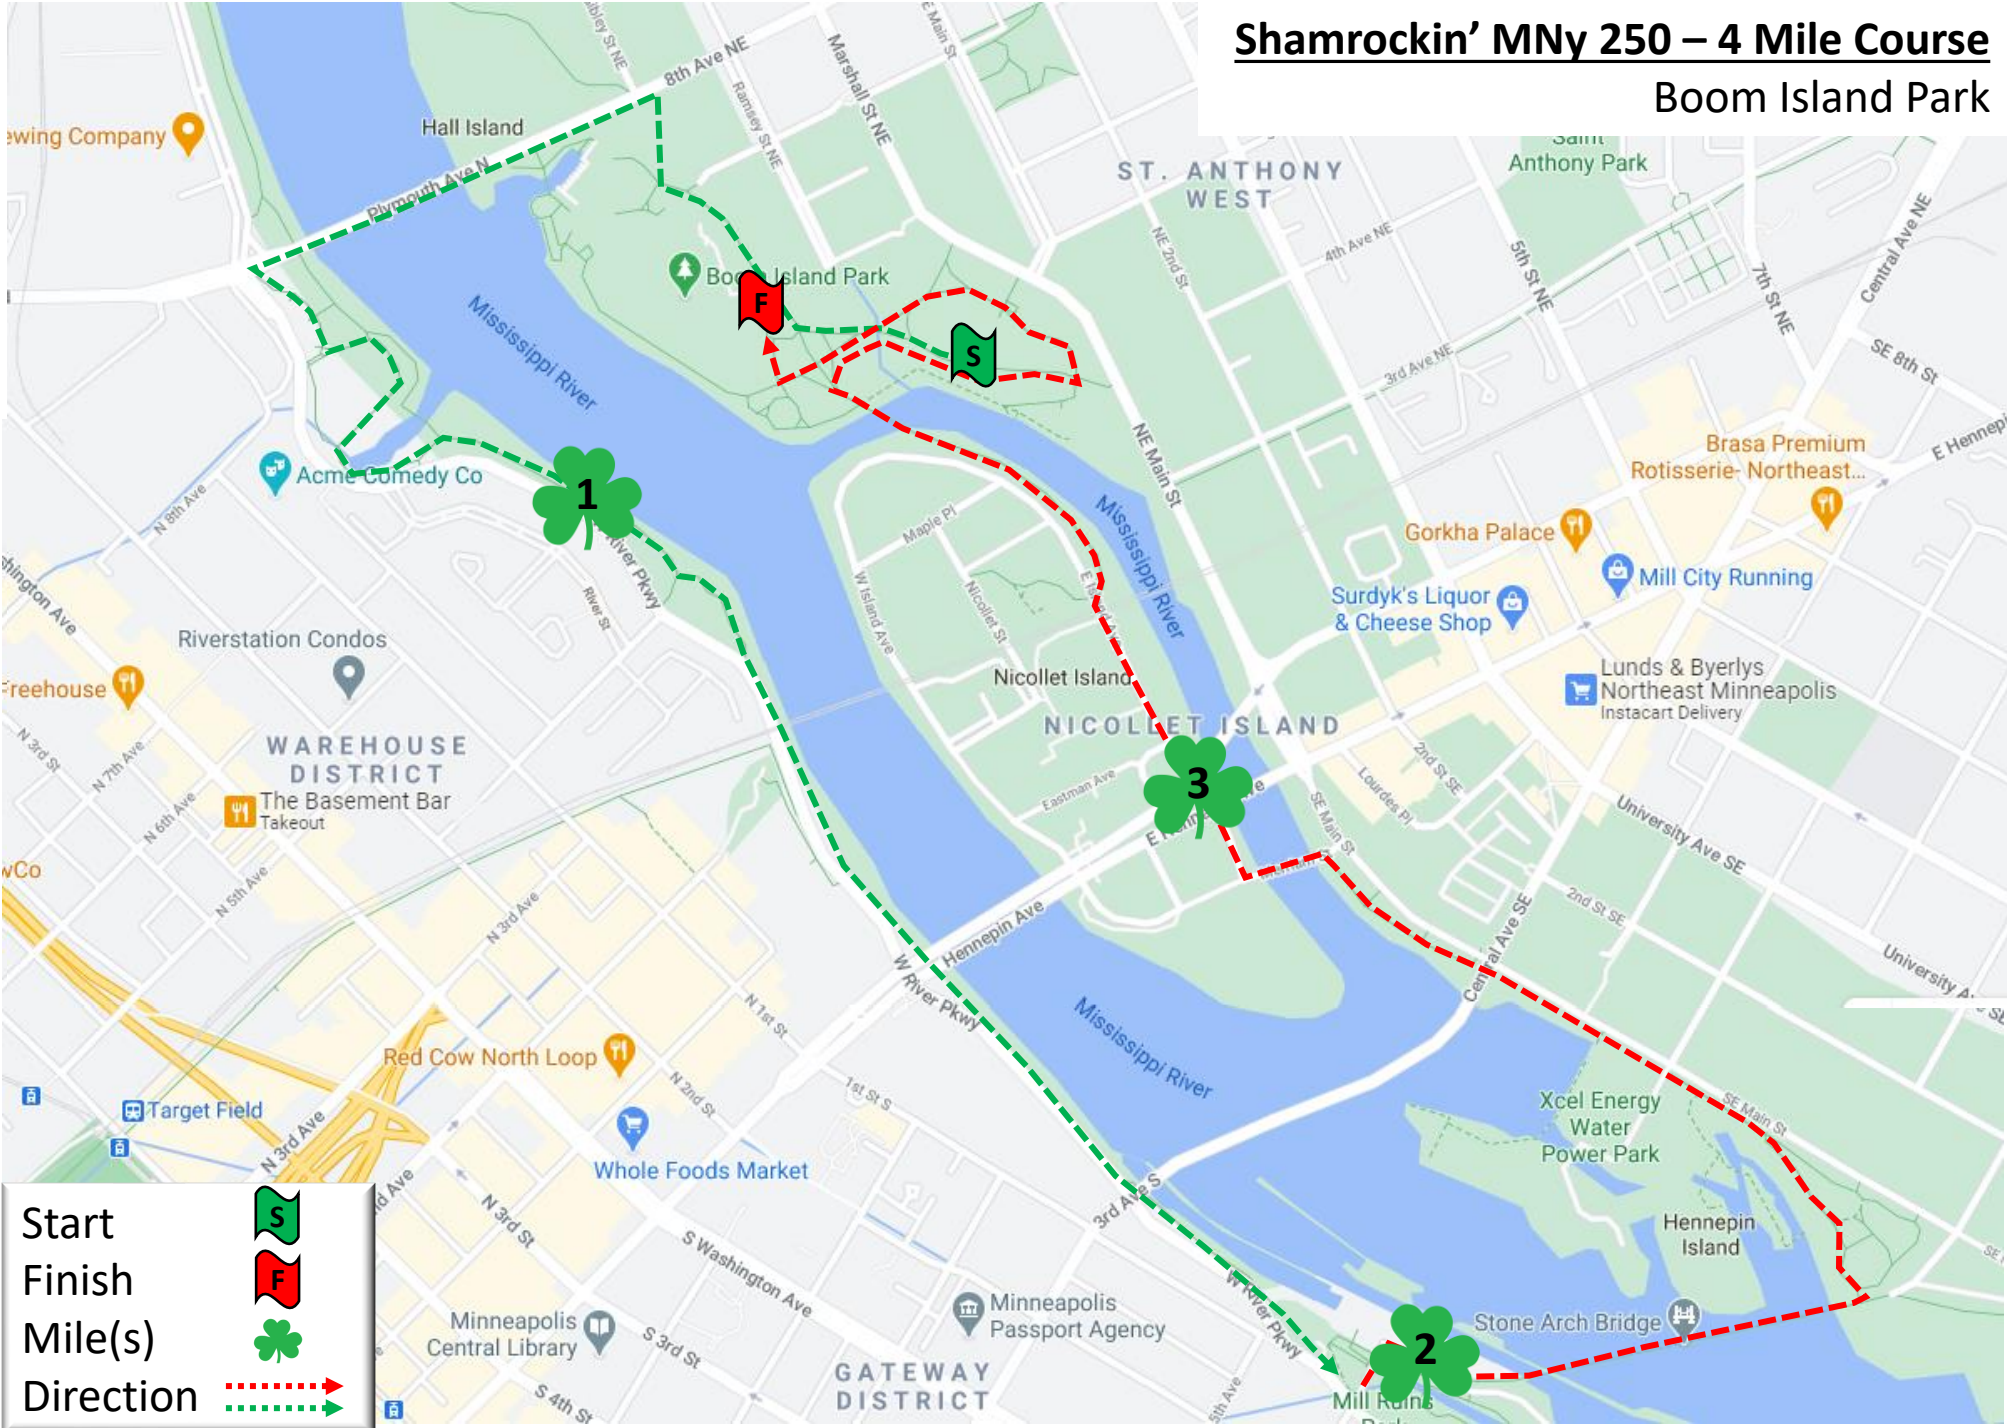

Shamrockin' MNy 250 – 4 Mile Course

Boom Island Park

Start
Finish
Mile(s)
Direction