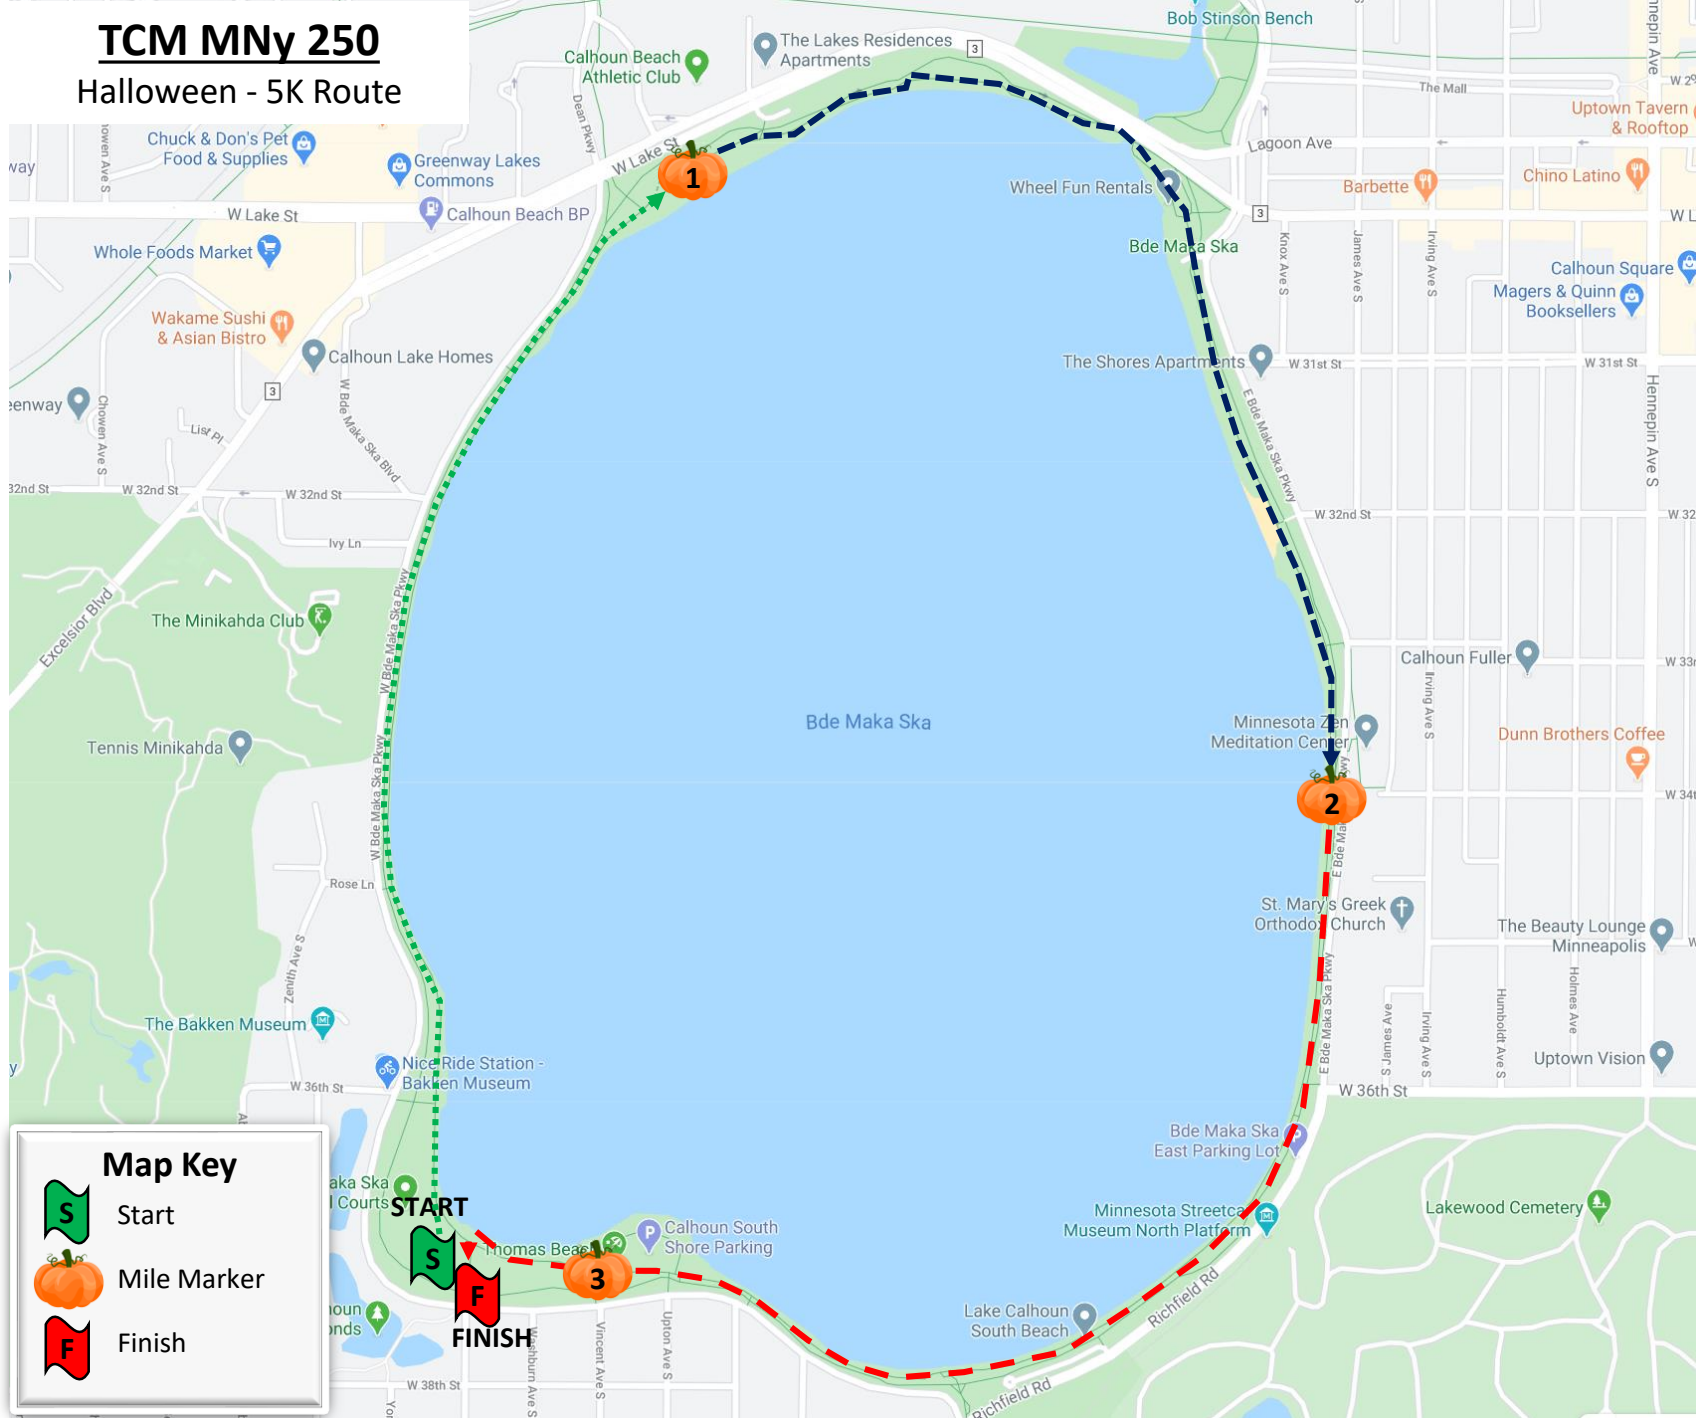

TCM MNy 250

Halloween - 5K Route

Map Key

-  Start
-  Mile Marker
-  Finish