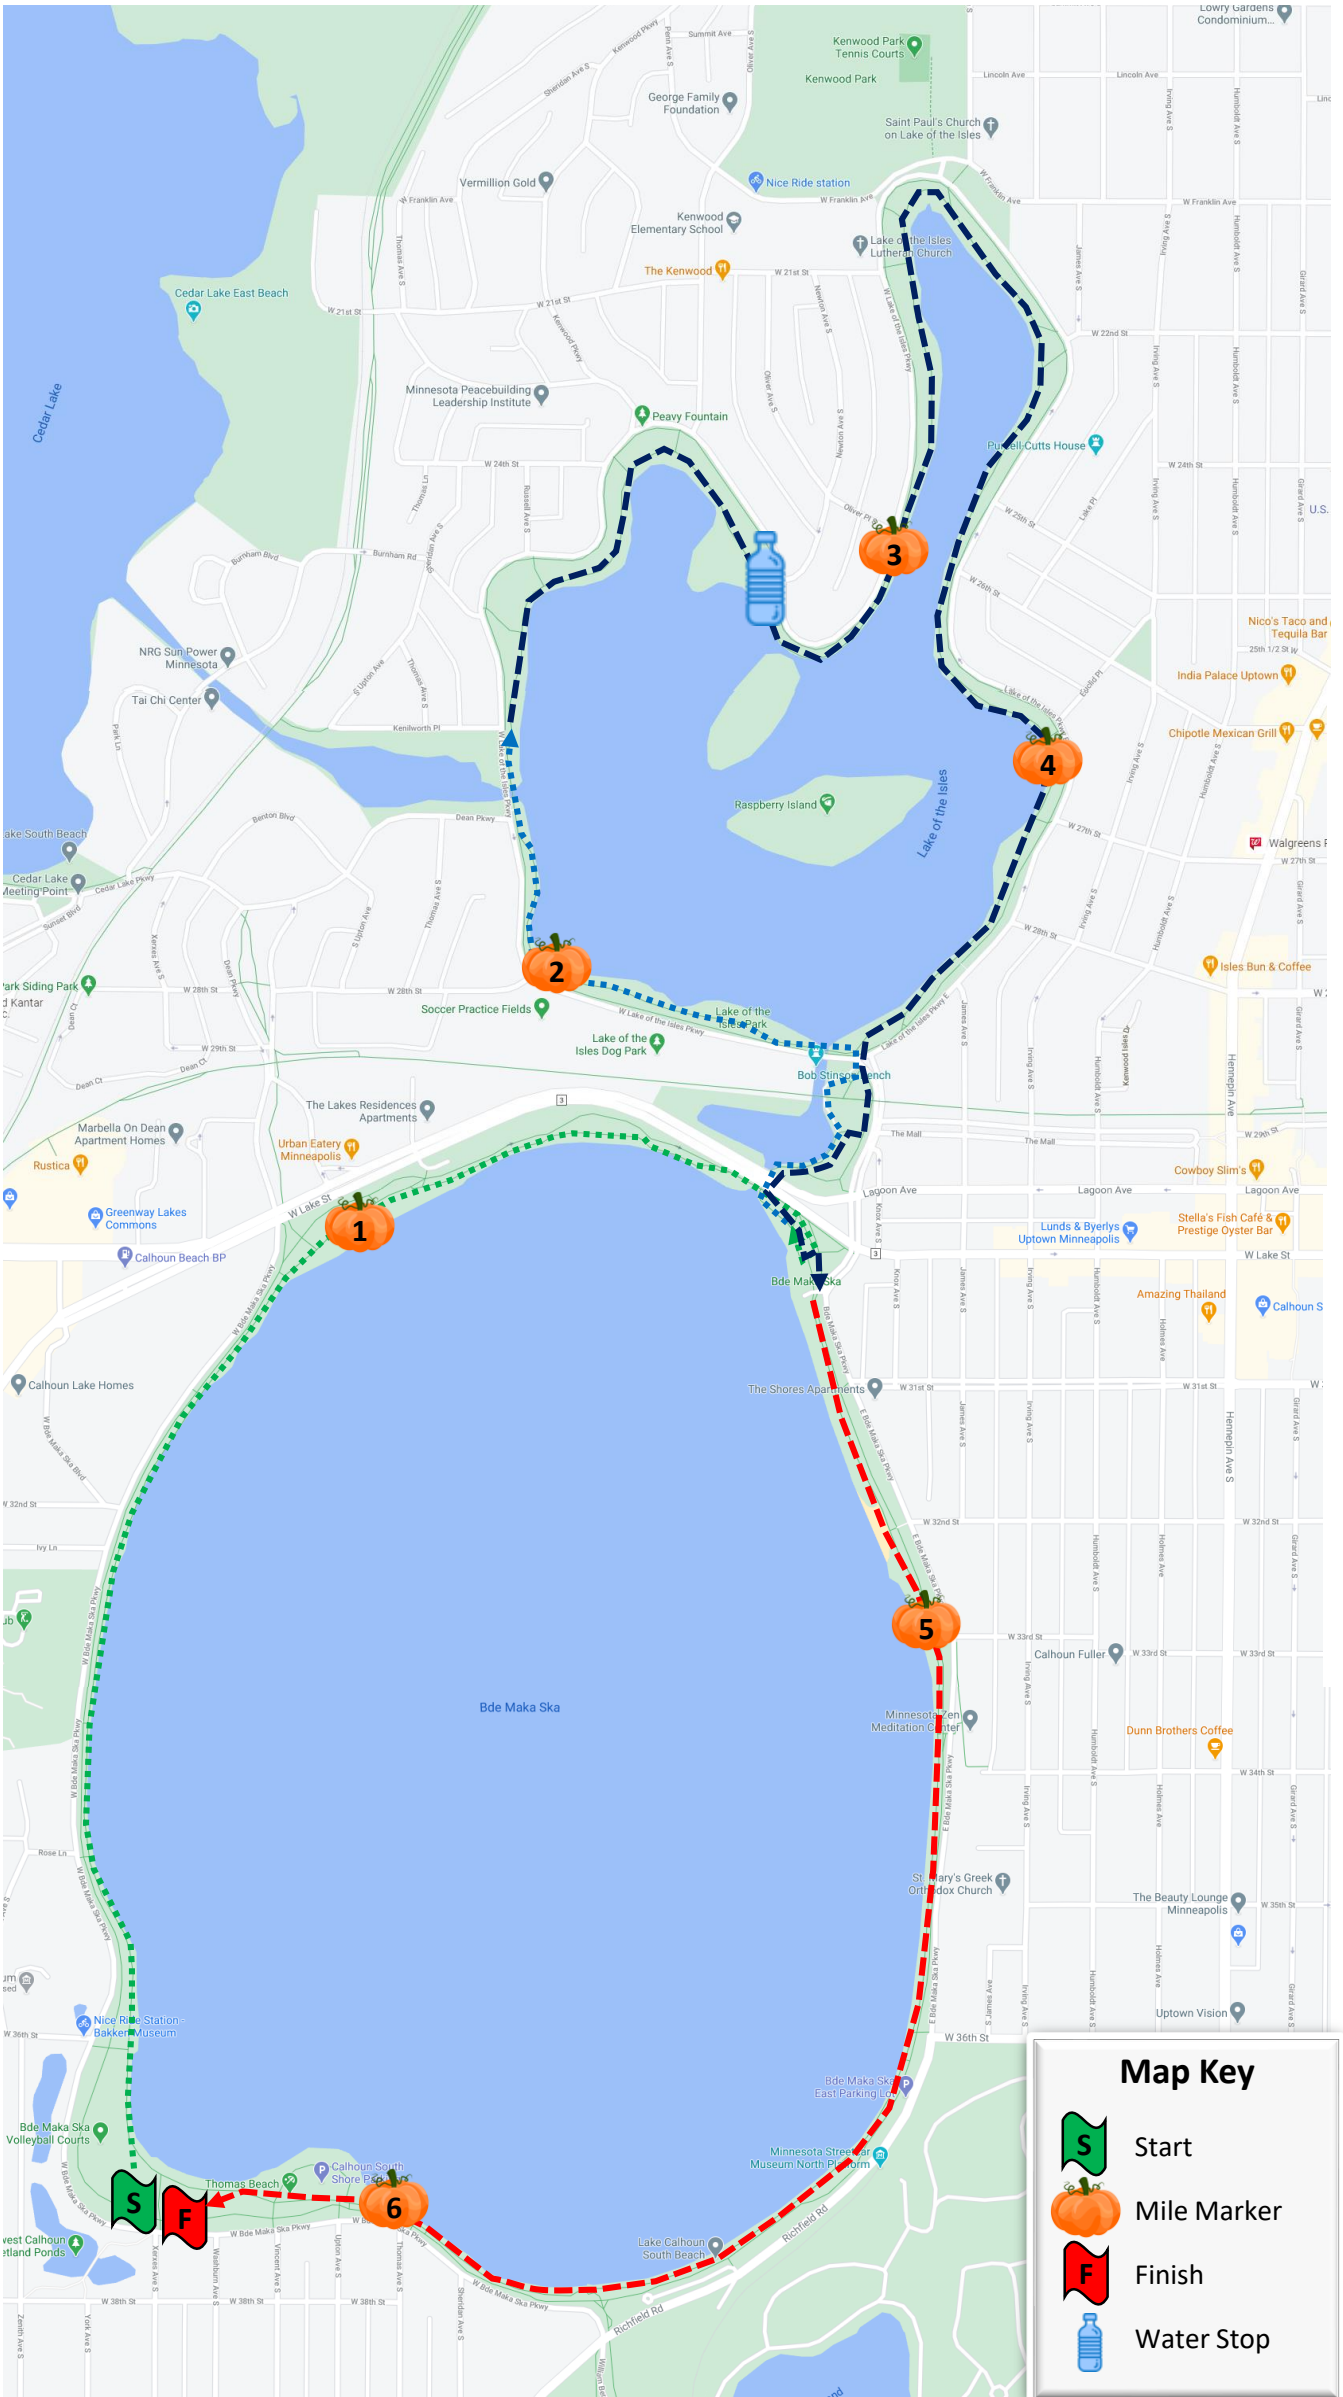

# TCM MNy 250

## Halloween 10K Route

### Map Key

- Start
- Mile Marker
- Finish
- Water Stop