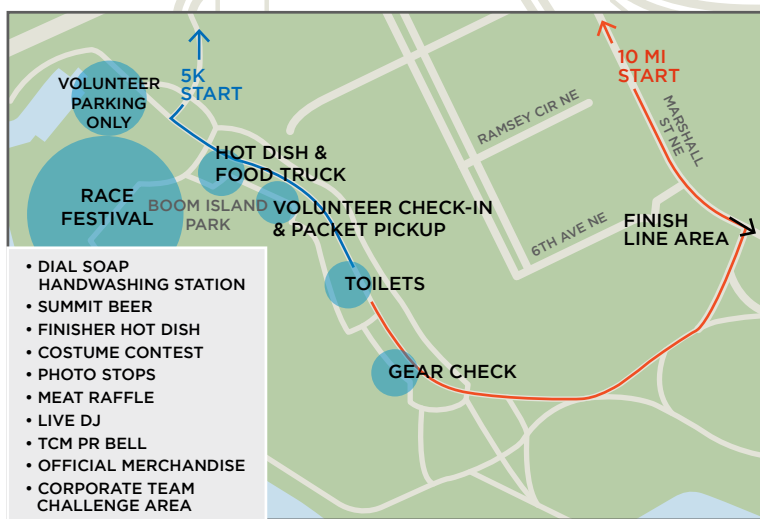

COURSE MAP 5K & 10 MI

RACE FESTIVAL AREA

- DIAL SOAP HANDWASHING STATION
- SUMMIT BEER
- FINISHER HOT DISH
- COSTUME CONTEST
- PHOTO STOPS
- MEAT RAFFLE
- LIVE DJ
- TCM PR BELL
- OFFICIAL MERCHANDISE
- CORPORATE TEAM CHALLENGE AREA

RACE COURSES & MILE MARKERS	COURSE MARKERS
5K	FLUID STATIONS
10 MI	MN SKOL LINE
	OVEN MITT MOUNTAIN CHEER ZONE

MAP SUBJECT TO CHANGE. CHECK TCMEVENTS.ORG REGULARLY FOR UPDATES.

ELEVATION CHART