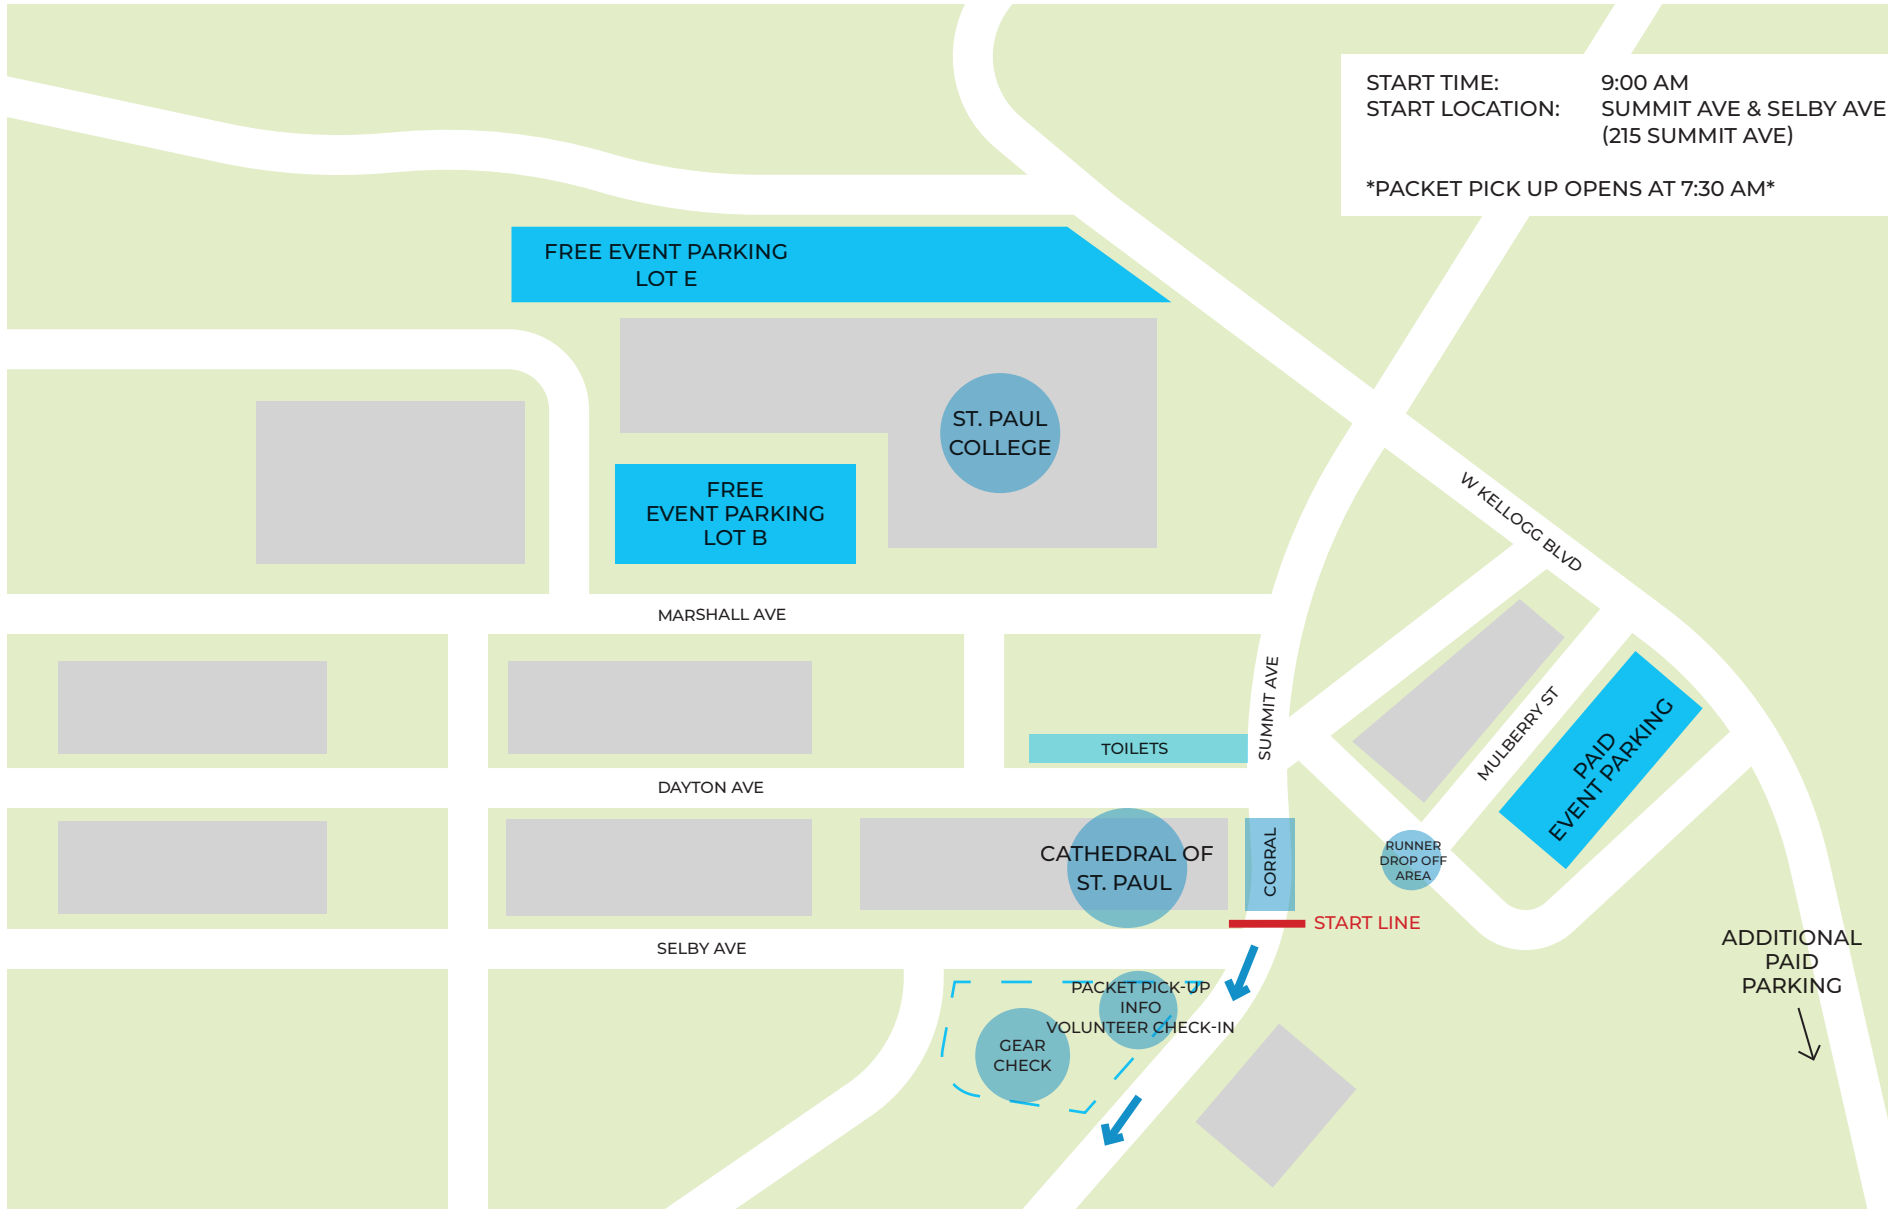

# 2024 HALF MARATHON START

START TIME: 9:00 AM  
 START LOCATION: SUMMIT AVE & SELBY AVE  
 (215 SUMMIT AVE)

\*PACKET PICK UP OPENS AT 7:30 AM\*

**DOWNLOAD OUR APP!** Athlete tracking and race-day details for runners and spectators.

SEARCH FOR **TWIN CITIES IN MOTION** IN YOUR APP STORE.

MAPS SUBJECT TO CHANGE. CHECK [TCMEVENTS.ORG](http://TCMEVENTS.ORG) FOR UPDATES.