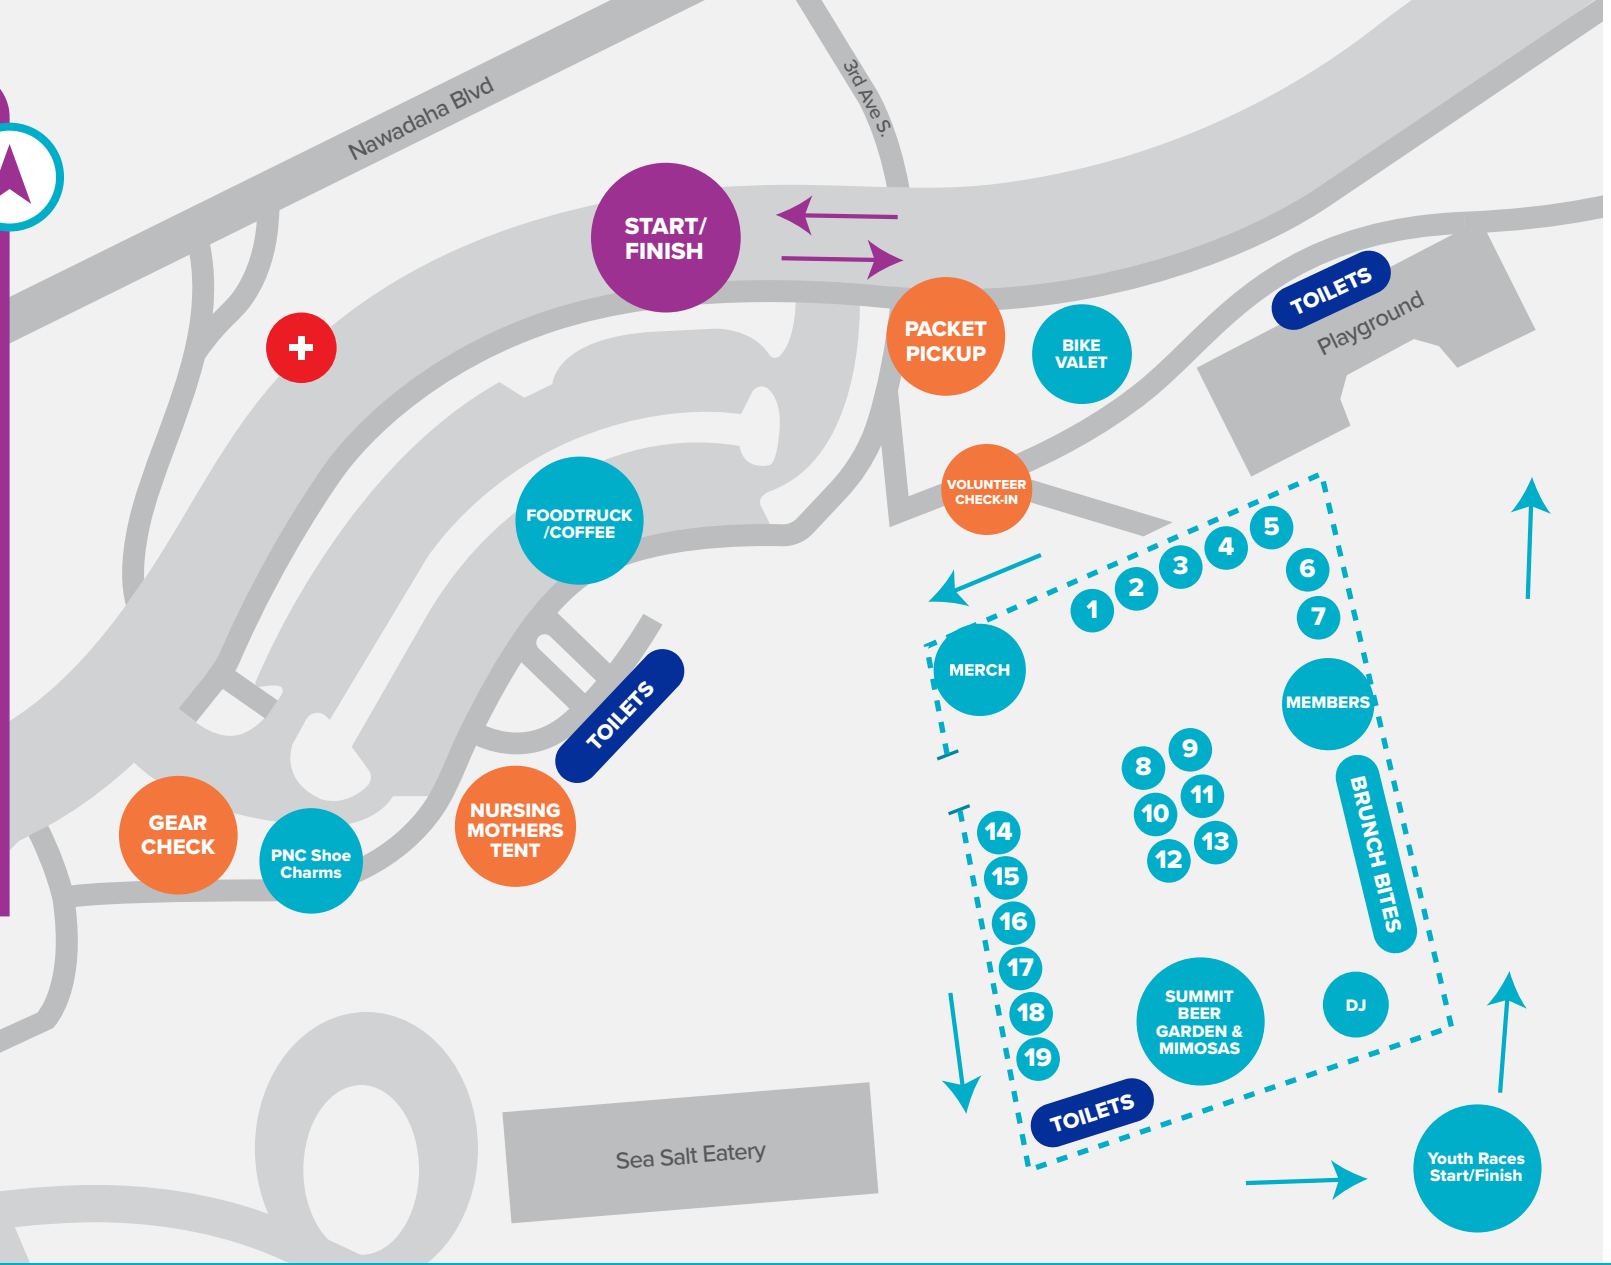

- 1 Costa Farms
- 2 Park Dental
- 3 Southdale ObGYN
- 4 In Stride Physical Therapy
- 5 State Farm
- 6 PGA
- 7 So Good So You
- 8 Moms on the Run
- 9 Still I Run
- 10 Native Women Running
- 11 Bolder Options
- 12 Latinas on the Move
- 13 She Runs This Town
- 14 PNC
- 15 lululemon
- 16 Dermatology Consultants
- 17 Sun Country Airlines
- 18 Red Bull
- 19 The Minnesota Star Tribune

PNC **WOMEN**
RUN THE CITIES

PRESENTED BY STORM CREEK®

TWIN CITIES IN MOTION

Finish Festival Map